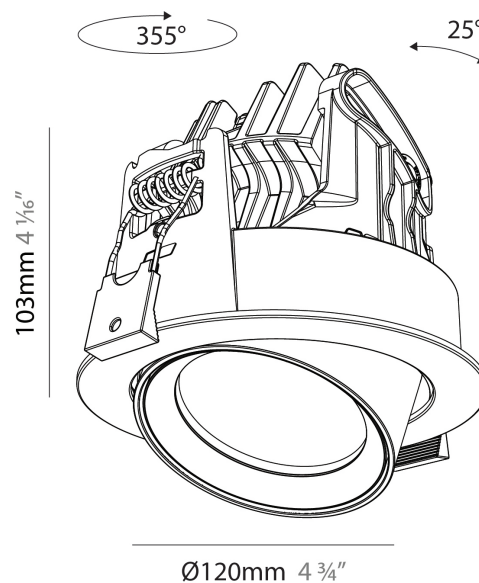

Series: Centriq
Subseries: Centriq Round Adjustable
Brand: Prolicht
Division: Architectural
Mounting Type: Recessed
Mounting Location: Ceiling
Subcategory: Spots

PHYSICAL

Shape: Cylinder
Diameter (mm): 120
Diameter (in): 4 ¾
Height (mm): 105
Height (in): 4 1/8
Min. Recessing Depth (mm): 120
Min. Recessing Depth (in): 4 ¾
Light Distribution: Adjustable / Direct
Weight (kg): 0.651
Diffuser: Lens Pack - No Lens / Opal / Linear Spread Lens / Honeycomb / Spread Lens
Fixture Finish: SSR / BKV / CWI / CRY / HAB / LAG / UFT / ITA / RUA / RUR / MIC / FTG / MYG / TWT / LOD / PUS / FRO / FUP / KIA / POP / BLS / SPG / MEY / GOH / GUM / CHC / COM / ABZ / JAG / OBR / MOS / ROR
Fixture Material: Aluminum
Cut-out Measurements: Dia. 112mm / 4 7/16"

ELECTRICAL

Lamp Type: LED (Zhaga Standard)
Input Wattage (W): 34
Total Output Wattage (W): 30.9
Dimming: Tri-Mode (Non-Dimming and Phase Dimming (120Vac only) and 0-10V Dimming)
Driver Included: Yes
Driver Location: Recessed Housing
Driver Type: Constant Current - Universal
Driver Class: Class 2
Input Voltage (V): 120 - 277
Constant Current (MA): 900

LED

Color Temperature (*K): 2700 / 3000 / 3500 / 4000
Max. Delivered Lumen (lm): 3148 / 3355 / 3406 / 3524
Nominal Lumen (lm): 3921 / 4177 / 4242 / 4389
CRI: >90 CRI
Lamp Life (hrs): 50000

OPTICAL

Reflector°: 24 / 36 / 54
Adjustability: Rotational 350° / Tilt 25°

RATINGS AND CERTIFICATIONS

Certified By: Certified for North American Standards
IP rating: IP20